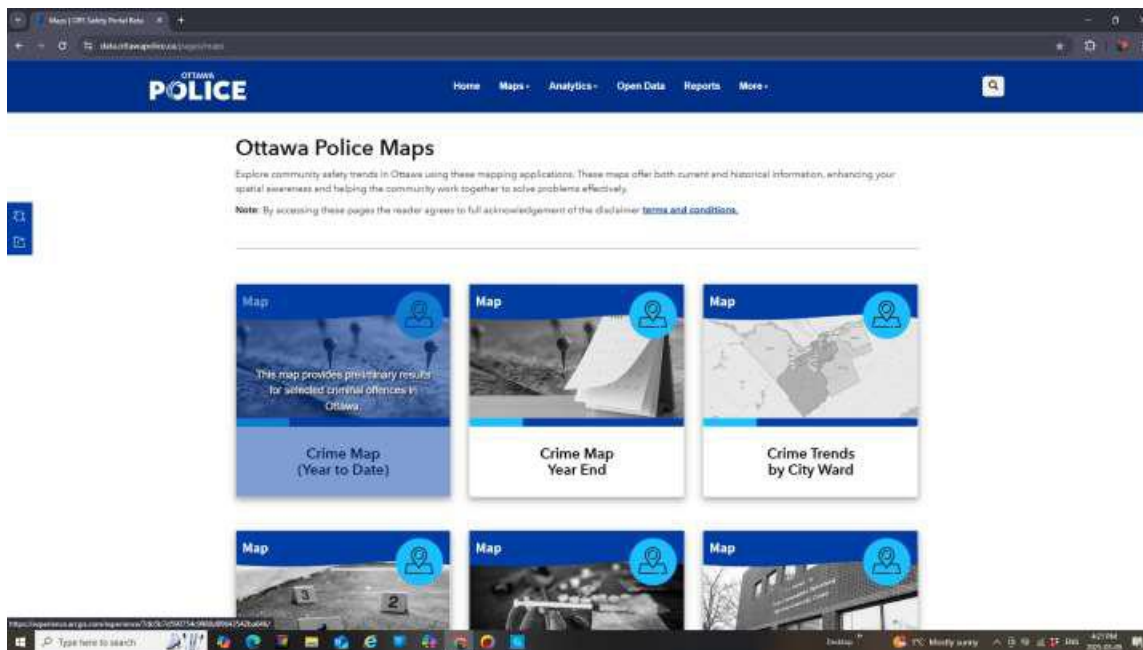

Neighbourhood Watch, Blackburn Hamlet Ottawa Police Crime Mapping Tool – Newly Updated March 2025

Search the Ottawa Police Crime Mapping tool or enter <https://data.ottawapolice.ca/>

Open the “Crime Map (Year to Date)”

The Ottawa Police Service’s Crime Map (Year-to-Date) has been redesigned to make it easier than ever to access crime statistics in your community.

Key Features:

- ✓ Filter by Crime Type: Quickly search for specific crimes in your area.
- ✓ View by Neighbourhood: Get insights tailored to your community.
- ✓ Track Year-to-Date Data: Stay up to date with the latest crime trends.

🔗 Explore the updated Crime Map using the link in our bio:

https://experience.arcgis.com/experience/7db5b7d590754c9988d89643542ba646?utm_source=Instagram&utm_medium=social_organic&utm_campaign=2025_q1_or1

Once the map is opened you can select the filter to quickly zoom the map to your ward and further zoom in if you wish. I selected Ward 2 – Orleans Innes, and zoomed further into Blackburn Hamlet. I selected 8 Feb to 8 March 2025 on the date range, and all reported crimes to be shown. I then chose to click on the Robbery icon which shows a gun, and opened to see the date time specifics of that reported crime. You can hover over and click any other icon to see the details on the others as well.