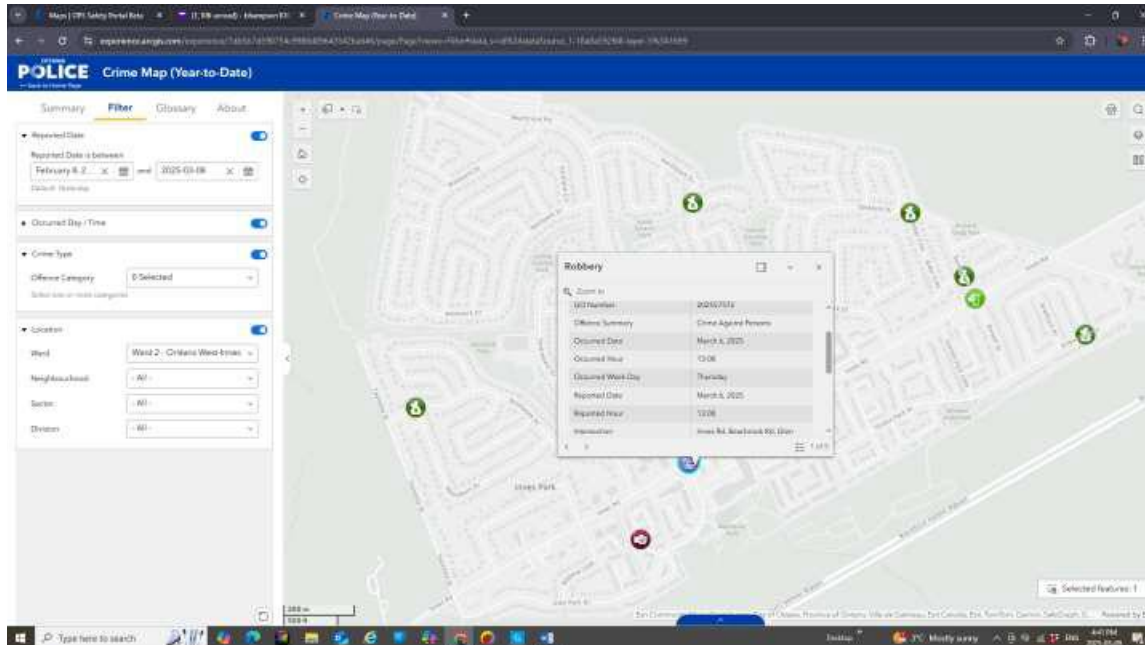

The Ottawa Police Service’s Crime Map (Year-to-Date) has been redesigned to make it easier than ever to access crime statistics in your community.

Key Features:

- ✓ Filter by Crime Type: Quickly search for specific crimes in your area.
- ✓ View by Neighbourhood: Get insights tailored to your community.
- ✓ Track Year-to-Date Data: Stay up to date with the latest crime trends.

🔗 Explore the updated Crime Map using the link in our bio:

https://experience.arcgis.com/experience/7db5b7d590754c9988d89643542ba646?utm_source=Instagram&utm_medium=social_organic&utm_campaign=2025_q1_or1

Looking for older data? The Crime Map (Year End) includes statistics from 2018-2024 for historical analysis.

https://experience.arcgis.com/experience/e5a8c6d852f242758355702fa041c012?utm_source=Instagram&utm_medium=social_organic&utm_campaign=2025_q1_or1

Once the map is opened you can select the filter to quickly zoom the map to your ward and further zoom in if you wish. I selected Ward 2 – Orleans Innes, and zoomed further into Blackburn Hamlet. I selected 8 Feb to 8 March 2025 on the date range, and all reported crimes to be shown. I then chose to click on the Robbery icon which shows a gun, and opened to see the date time specifics of that reported crime. You can hover over and click any other icon to see the details on the others as well.